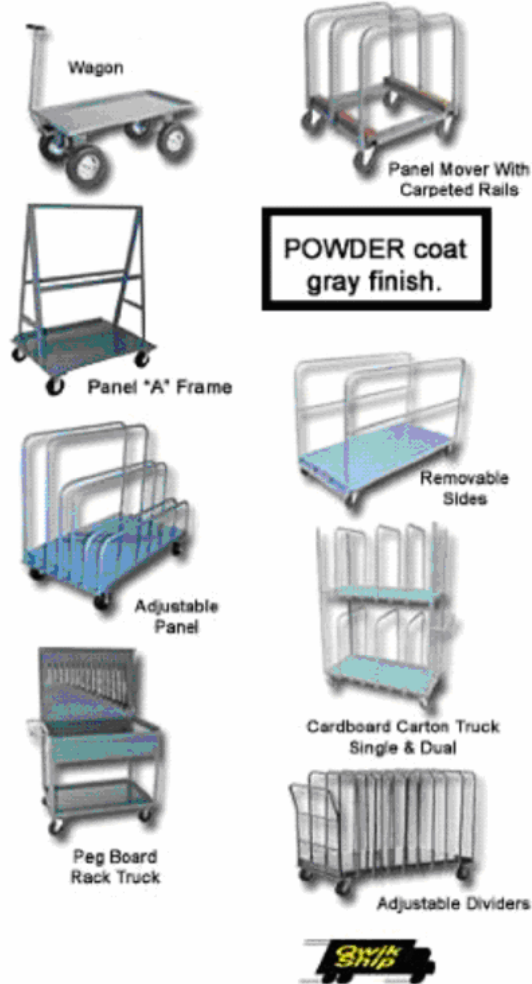

## PANEL & WORK CARTS

- All welded construction for immediate use, except for bolt-on casters.
- 12 gauge steel construction, powder coated gray.
- FOB Shipping Point.

**Upright Panel Mover** ... 3 removable 1-1/4" tubular dividers 27"H.

**"A" Frame** ... Angle frame 48" above deck.

**Adjustable Side Rails** ... for long roll material, 1-1/4" removable sides.

**Adjustable Panel Truck** ... 6 removable, 1-1/4" tubular dividers - 2 each: 12", 24" & 36"H., wood capped model 3/4" plywood over steel.

**Cardboard Carton Truck** ... 1" removable tubular dividers, 3 dividers per level. 6 socket positions per level.

**POWDER coat  
gray finish.**

Click on the Product No(s). below to view further information and order now!