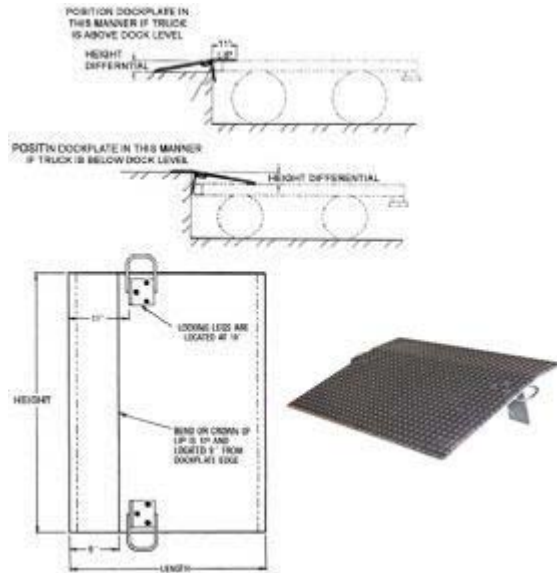

ALUMINUM TRUCK DOCK PLATES

close

- The convenient, safe and easy way to access loading docks from trucks.
- 11° bend in the plate allows edges to be flush at dock and truck for smooth material transfer.

Lightweight and easily portable by just one person. Checker surface ensures skid-free safe traction. Beveled edges reduce tire wear and excessive equipment jarring. Locking legs secure the plate for safe loading and unloading. Complete with carrying handles attached to the locking legs. Available in steel - call for pricing. FOB Shipping Point.

SELECTING YOUR DOCKPLATE

1) Rolling Load Capacity

Vehicle	% of Total Load
2-wheel handtrucks	100%
4-wheel platform trucks	50%
pallet trucks	66%

2) Height Difference

Measure the difference in height between the truck and loading dock.

3) Determine Your Model

DO NOT exceed height difference or select too low of capacity.

Click on the Product No(s). below to view further information and order now!

OPTIONS - SPECIFY WHEN ORDERING

Product No.	Description	Price Ea.
H0HDL	No Handles	\$13.00
H1HDL	One Handle	\$6.00
HSDP	Smooth deck plate -- No Charge	No Charge
HSB	Special blend of location of bend - CALL DEALER	\$32.00
HSLL	Special location of locking legs - CALL DEALER	\$20.00/Pair
HLHDL	Pair of locking legs w/handles and hardware, specify leg length - CALL DEALER	\$30.00/Pair