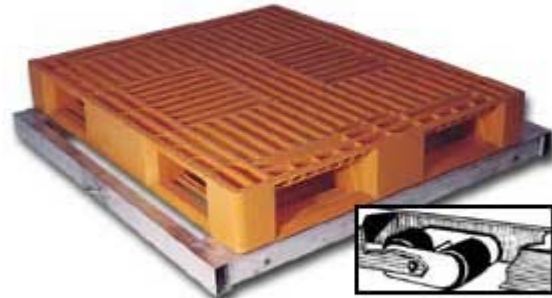

 THE ALUMINUM MOVEMASTER PALLET DOLLY

[close](#)

- One man can move pallet loads up to 8,000 lbs.
- Super-tough aluminum construction ensures extra strong support of heavy loads.
- Frees up expensive equipment for other work.

FOB Shipping Point.

Click on the Product No(s). below to view further information and order now!

4,000 LB. CAPACITY			
Product No.	Size L x W	Wt. (lbs.)	Price Ea.
6 ROLLERS			
HDOL-3636-6T	36 x 36"	38	\$252.00
HDOL-3642-6T	36 x 42"	41	\$260.00
HDOL-3648-6T	36 x 48"	42	\$266.00
HDOL-4048-6T	40 x 48"	43	\$268.00
HDOL-4242-6T	42 x 42"	44	\$278.00
HDOL-4848-6T	48 x 48"	45	\$283.00

6,000 LB. CAPACITY			
Product No.	Size L x W	Wt. (lbs.)	Price Ea.
8 ROLLERS			
HDOL-3636-8T	36 x 36"	44	\$309.00
HDOL-3642-8T	36 x 42"	48	\$315.00
HDOL-3648-8T	36 x 48"	49	\$325.00
HDOL-4048-8T	40 x 48"	50	\$329.00
HDOL-4242-8T	42 x 42"	52	\$333.00
HDOL-4848-8T	48 x 48"	53	\$340.00