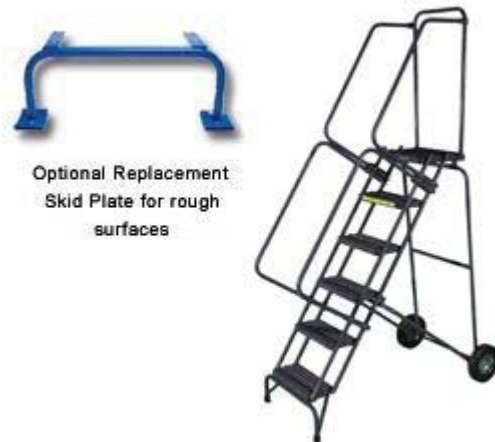

FOLD-N-STORE ROLLING LADDER

[close](#)

- Ladder can be easily folded for storage or transportation.
- Provides tilt and roll mobility when set up.

Features wheelbarrow style portability. Expanded metal standard or specify alternate tread. Large 10" rubber wheels roll easily on rough surfaces. Rugged 350 lb. capacity. Gray powder coat finish. FOB Shipping Point.

Ships unassembled. For fully assembled ladder, specify **SU** Add **\$58.60**.

Optional Replaceable Skid Plate for rough surfacesAdd **\$78.48**.

Click on the Product No(s). below to view further information and order now!

FOLD-N-STORE ROLLING LADDER						
Product No.	No. of Steps	Base W x L	Height Top Step	Overall Height	Wt. (lbs.)	Price Ea.
HFAWL-5	5	30 x 46"	50"	83"	90	Serrated Grating (G) \$592.00 Perforated Step (P) \$448.00 Expanded Metal (X) \$493.00
HFAWL-6	6	30 x 52"	60"	93"	100	Serrated Grating (G) \$642.00 Perforated Step (P) \$487.00 Expanded Metal (X) \$535.00
HFAWL-7	7	30 x 58"	70"	103"	110	Serrated Grating (G) \$693.00 Perforated Step (P) \$525.00 Expanded Metal (X) \$577.00
HFAWL-8	8	30 x 64"	80"	113"	120	Serrated Grating (G) \$742.00 Perforated Step (P) \$562.00 Expanded Metal (X) \$618.00
HFAWL-9	9	30 x 70"	90"	123"	135	Serrated Grating (G) \$801.00 Perforated Step (P) \$607.00 Expanded Metal (X) \$667.00
HFAWL-10	10	30 x 76"	100"	133"	148	Serrated Grating (G) \$860.00 Perforated Step (P) \$652.00 Expanded Metal (X) \$717.00
HFAWL-11	11	30 x 82"	110"	143"	165	Serrated Grating (G) \$919.00 Perforated Step (P) \$696.00 Expanded Metal (X) \$766.00
HFAWL-12	12	30 x 88"	120"	153"	175	Serrated Grating (G) \$1,006.00 Perforated Step (P) \$762.00 Expanded Metal (X) \$839.00