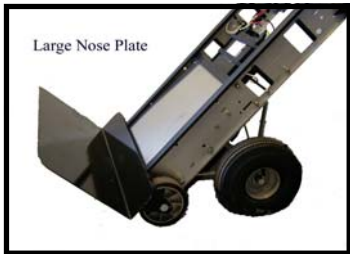

Stair Climbing Hand Truck and Stair Climbing Fork Lift Accessories

Stair Climbing Hand Trucks and Fork Lift Accessories

Large Wheel Attachment

Automatic Rewind Strap

Retractable Load Support

Large Nose Plate