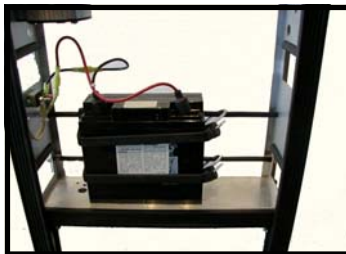

Stair Climbing Hand Truck and Stair Climbing Fork Lift Accessories

Stair Climbing Hand Trucks and Fork Lift Accessories

Large Wheel Attachment

Automatic Rewind Strap

Retractable Load Support

Large Nose Plate

Adjustable Height Nose Plate

Barrel Attachment

Battery

Fork Lift Accessories (Only)

Copier Pallet

Lift Plate Attachment

For More Information Call (888) - 376-5020

All pictures of products shown are from our inventory and are the property of Advanced Handling Services.
No particular manufacture is represented. All products are made in the U.S.A.