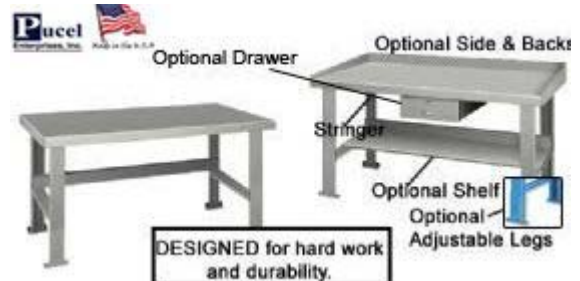

## INDUSTRIAL WORK BENCHES

[close](#)

- Built for heavy-duty support and working surface-handles loads up to 3000 lbs.
- Perfect for assembly or maintenance work.

Here's the bench designed for hard work and durability. Made of 12 ga. steel top, 16 ga. stringers and shelves. The top, stringer and legs are standard bench components and are all reinforced for additional strength. Standard height 32 1/2". All benches 96" or longer have 3 bench legs. Available in Steel Top or Maple Top. Custom design available. Laminate and compositions available. FOB Shipping Point.